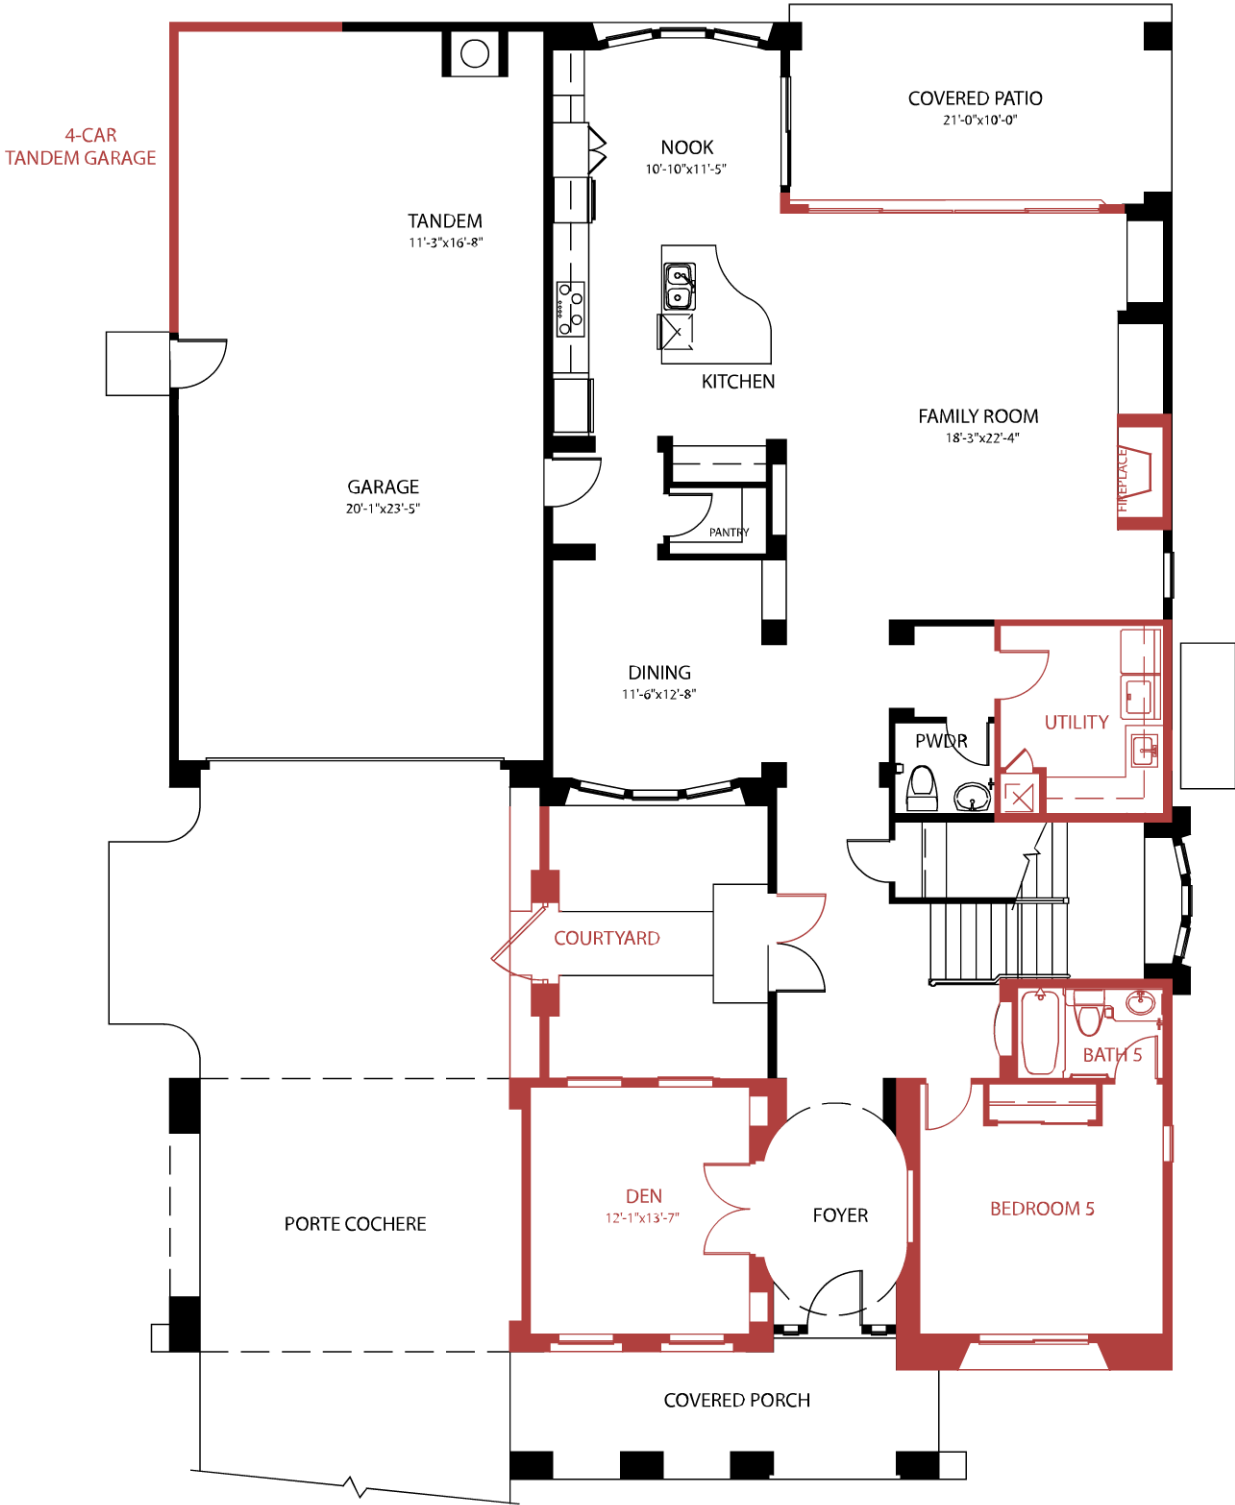

AT-46 - 13348 W. GLORIA LANE - 5 BED/4.5BATH + POOL - 4,250 SQ.FT.

AltaVista at Vistancia • Ph. 623-328-9259