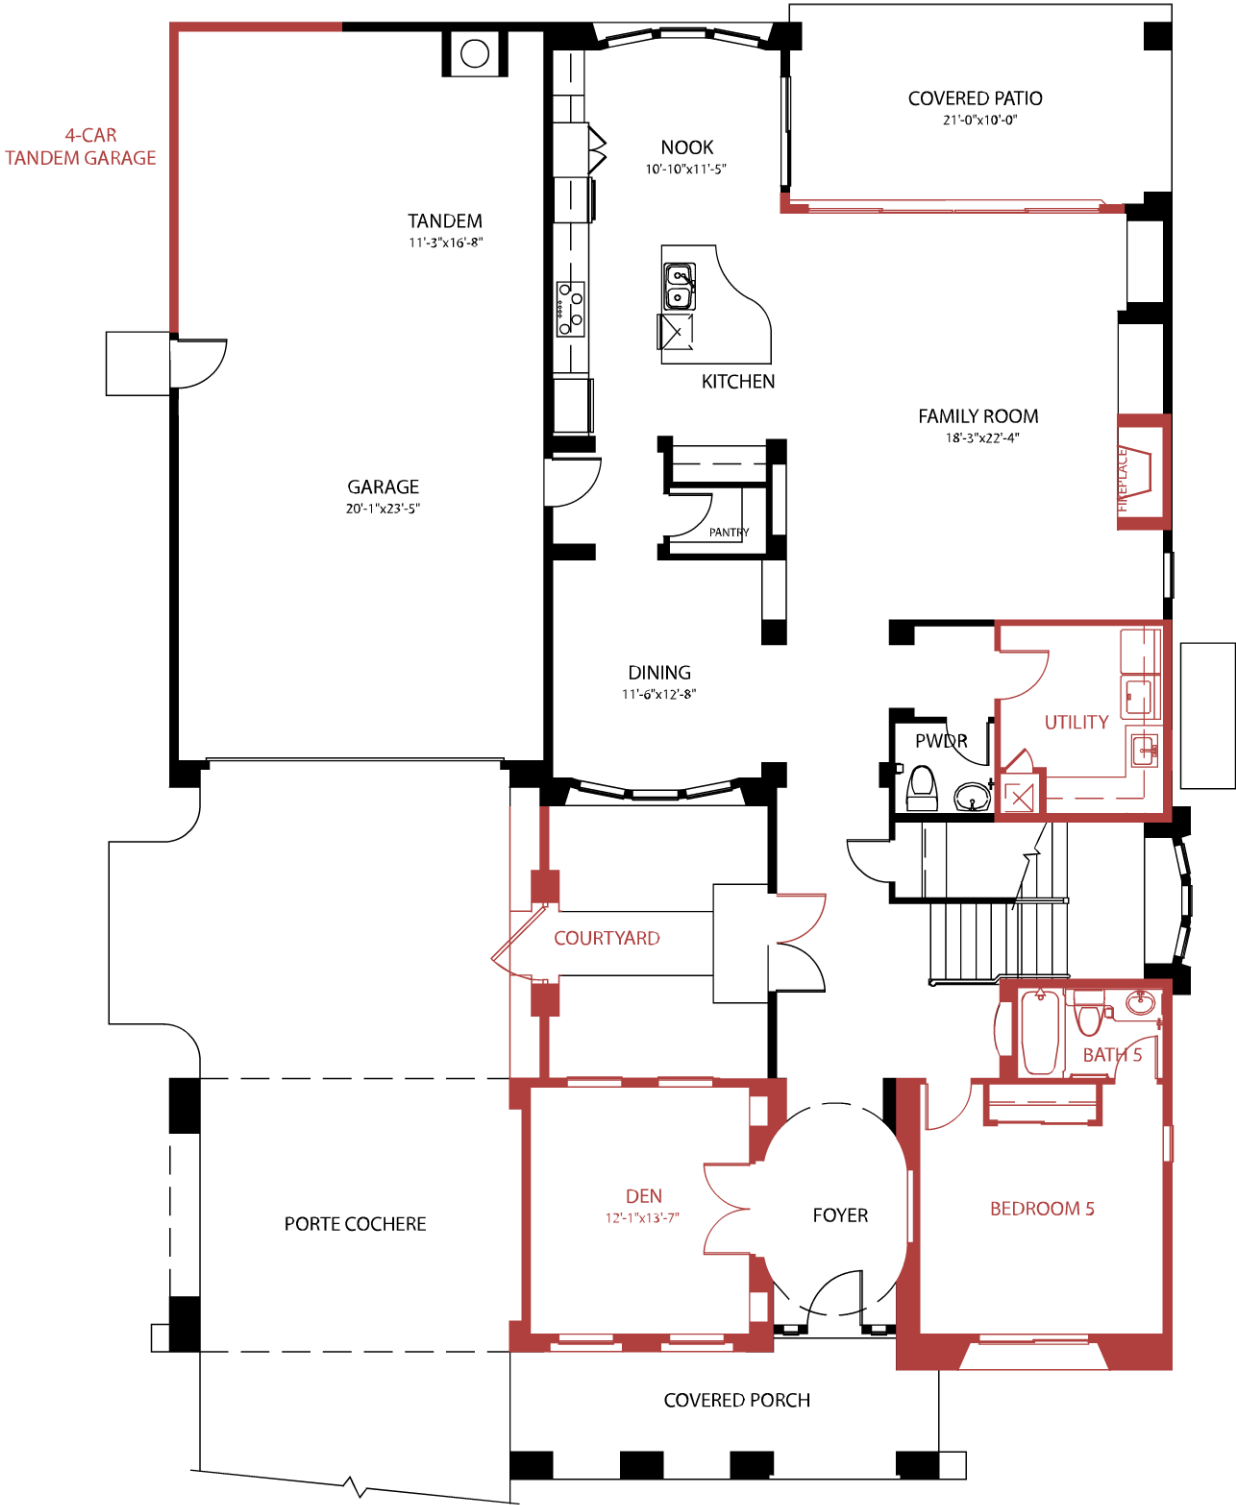

AT-46 - 13348 W. GLORIA LANE - 5 BED/4.5BATH + POOL - 4,250 SQ.FT.

AltaVista at Vistancia • Ph. 623-328-9259