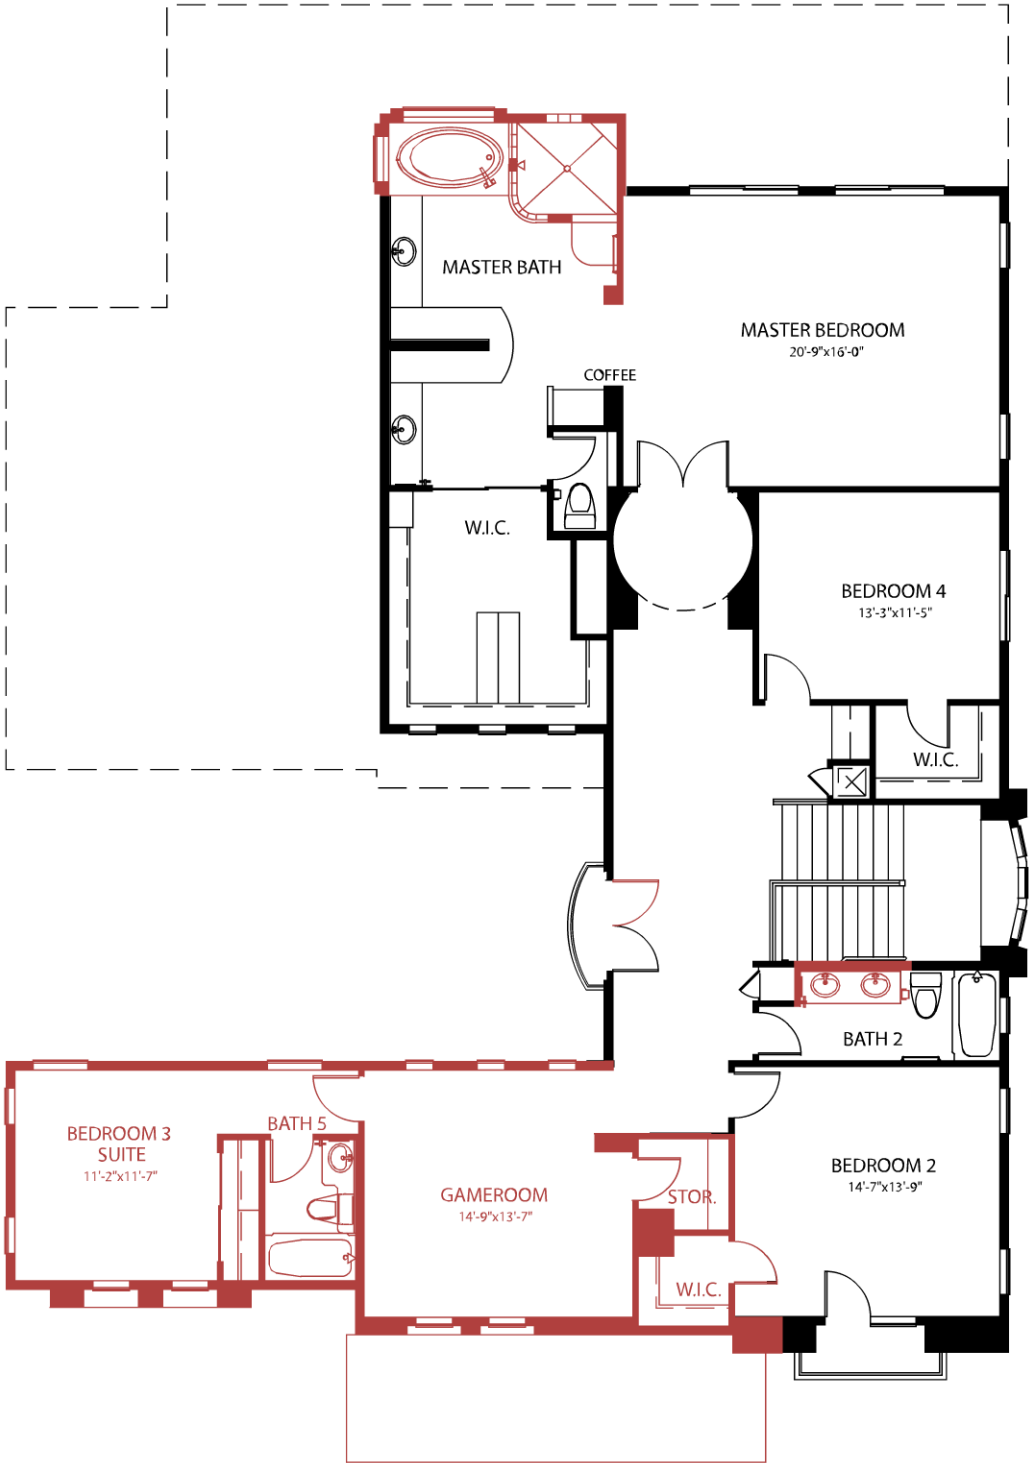

AltaVista at Vistancia • Ph. 623-328-9259