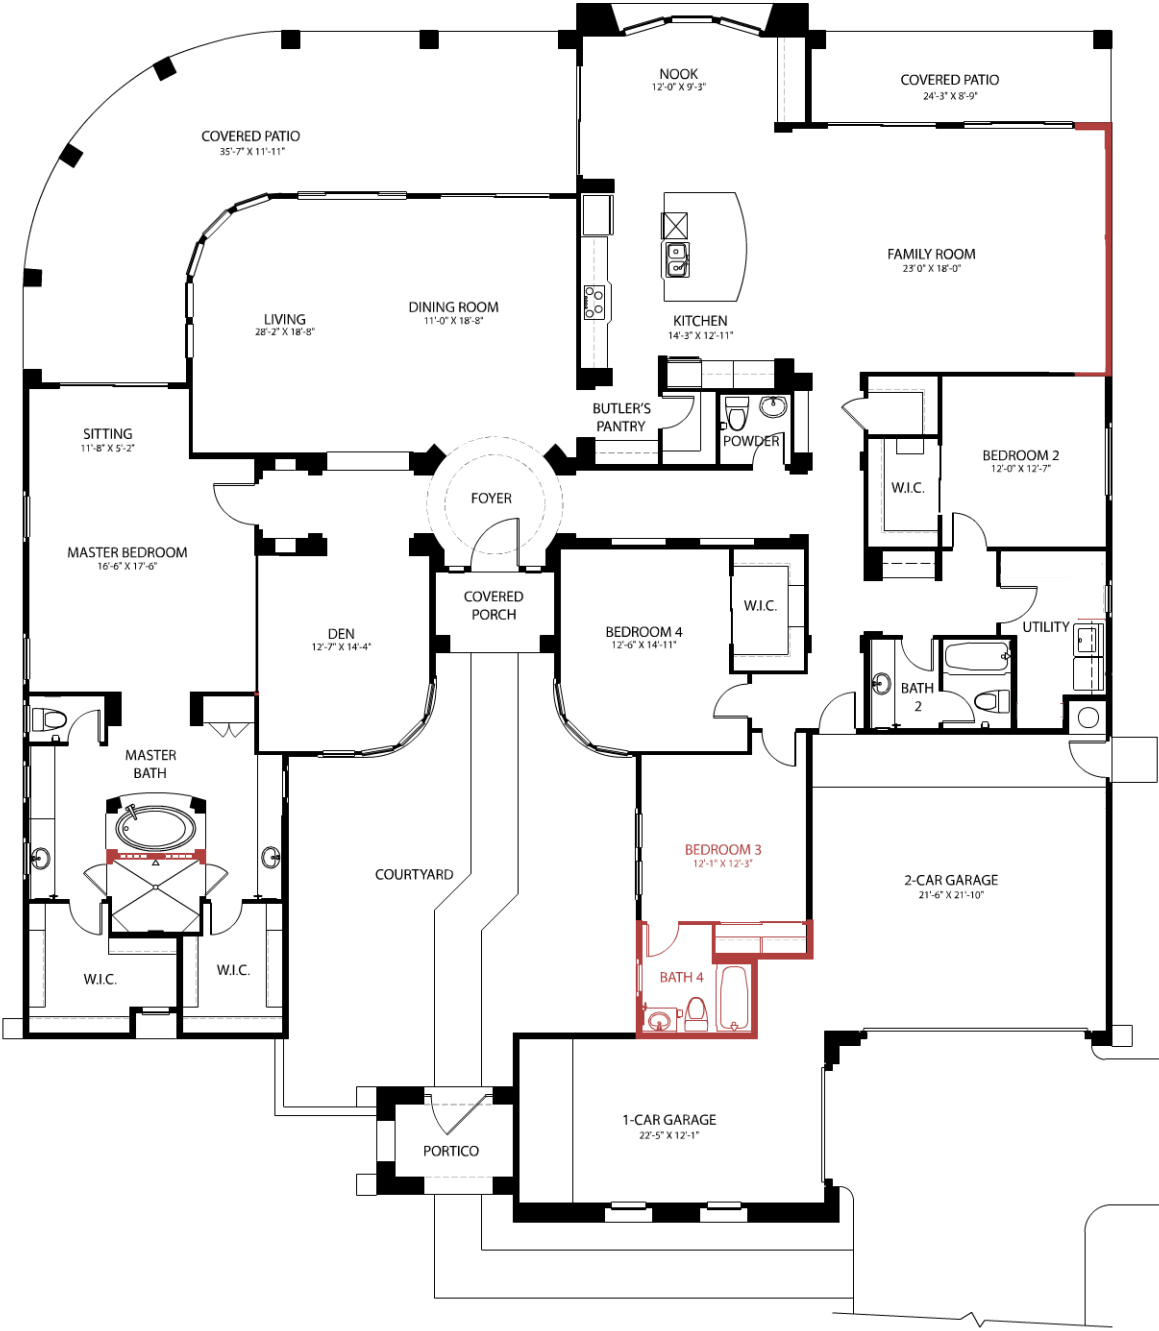

TM 354 - 2312 N. 158TH DRIVE - 4 BED/3.5 BATH - 3,624 SQ.FT. - POOL