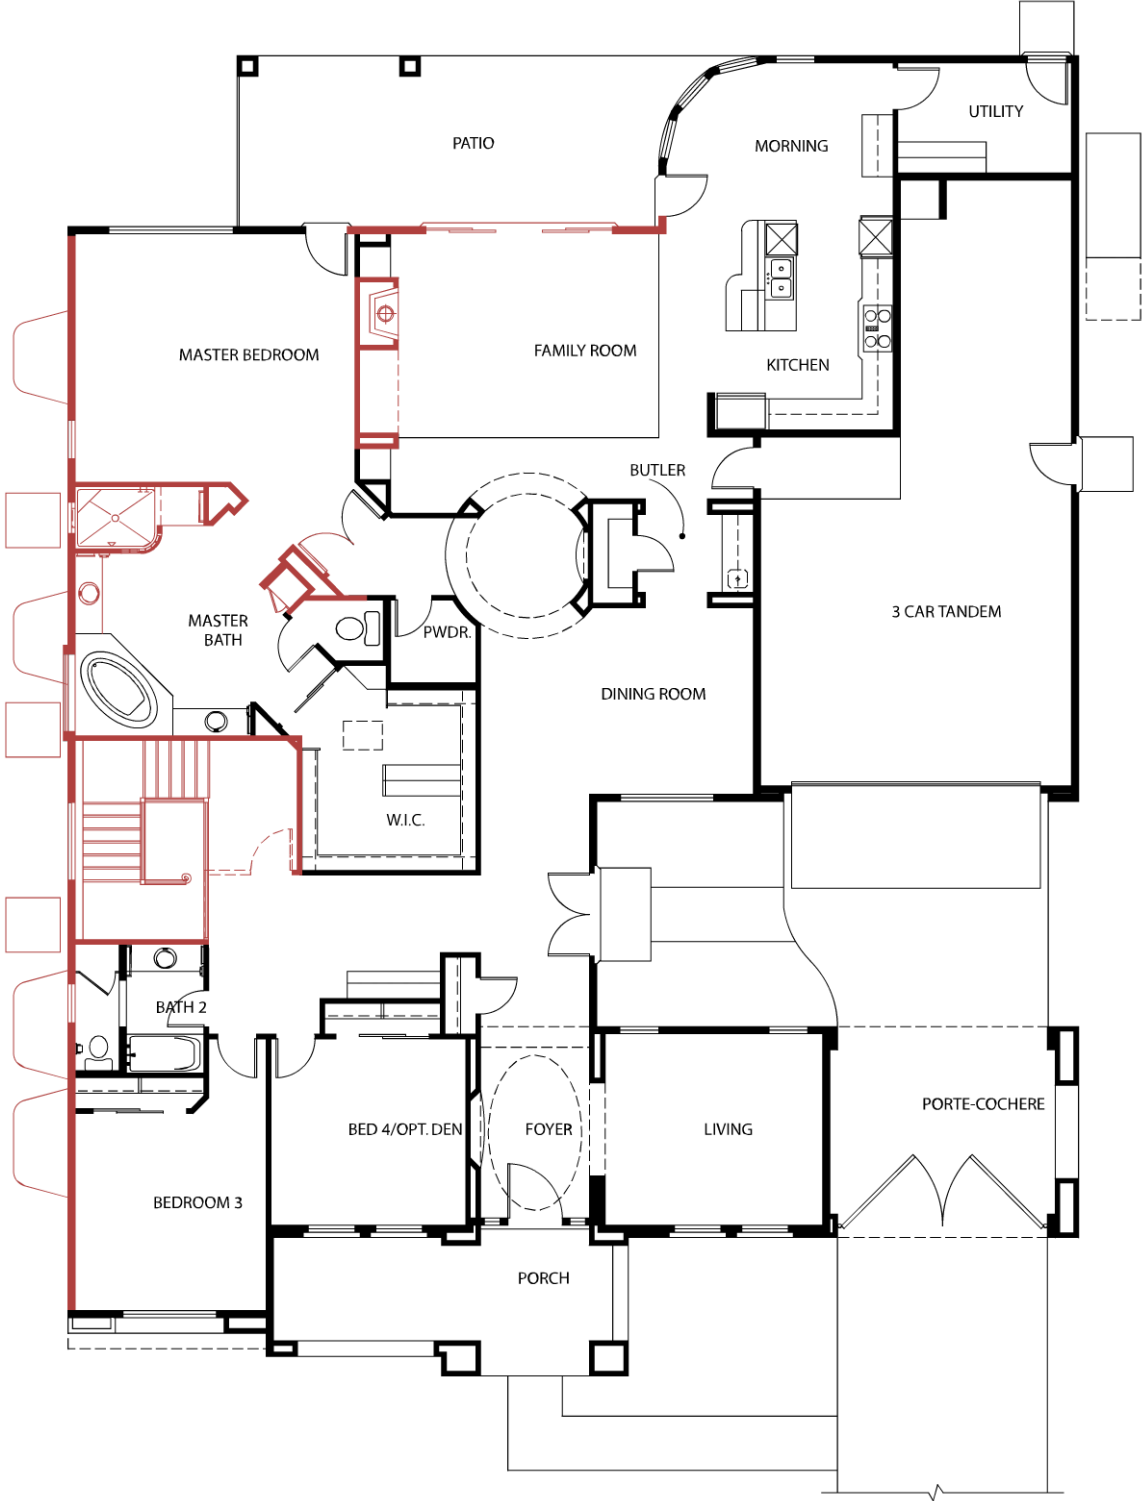

MN 8 - 30587 N. 126TH DRIVE, PEORIA, AZ 85383