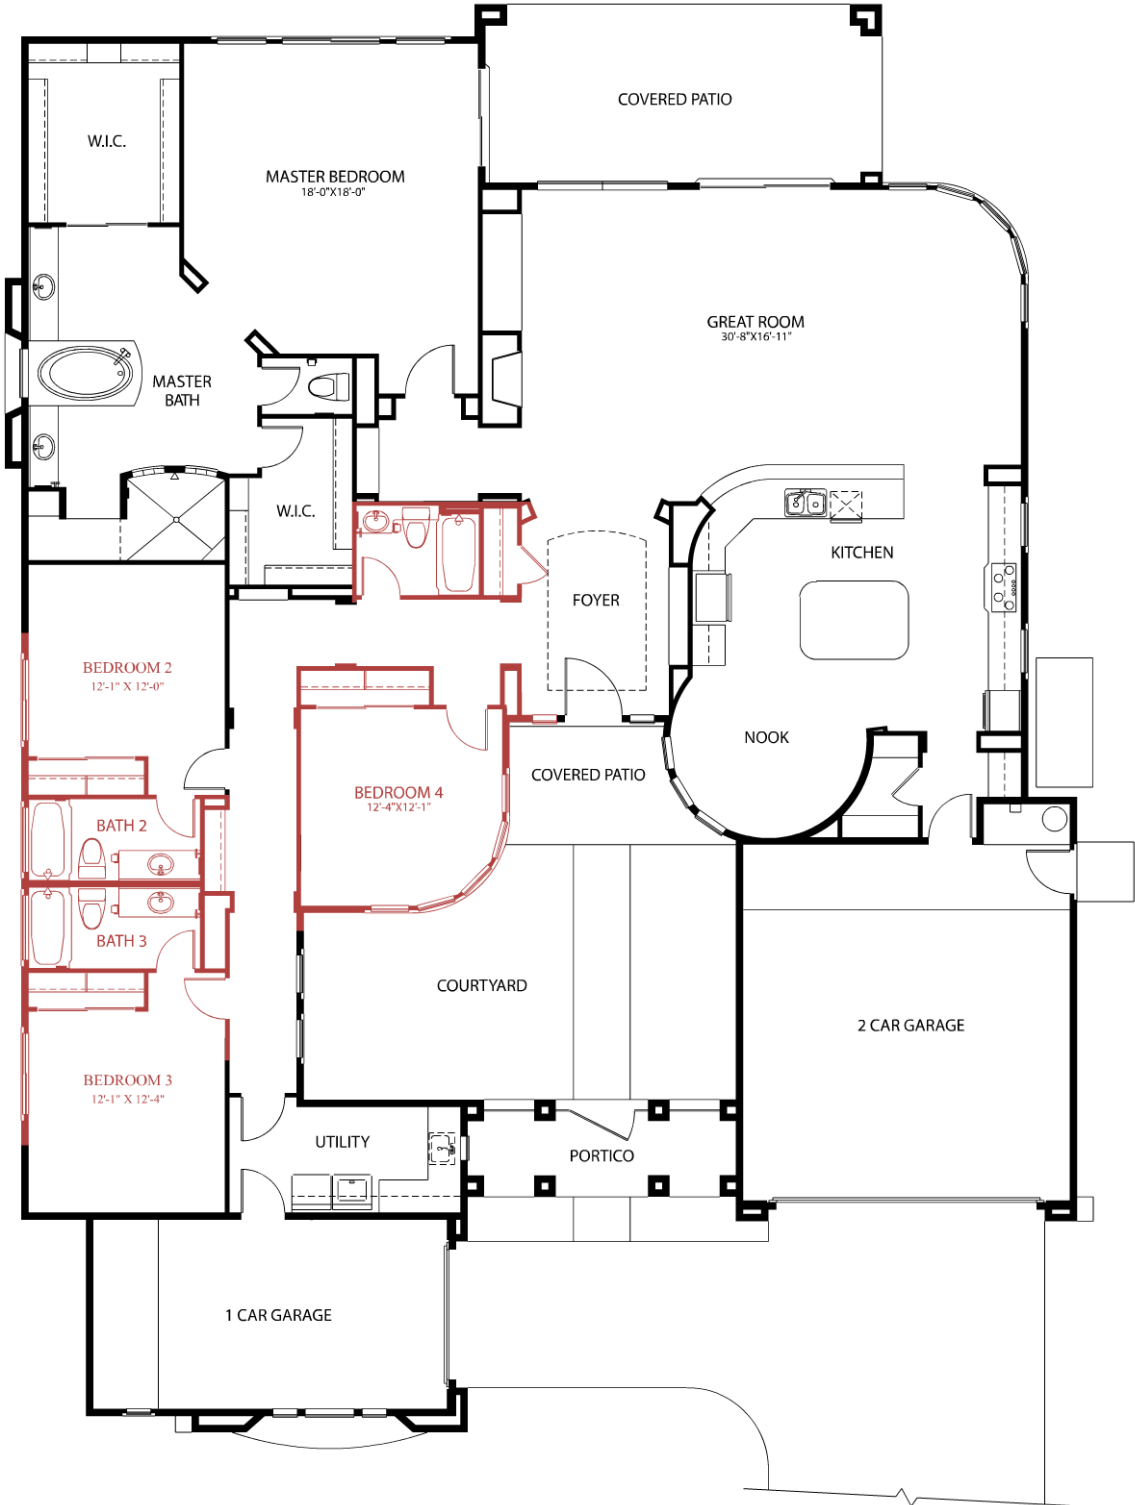

MB 311 ~ 5334 S. MINGUS PLACE ~ 4BED/4BATH/ 3530 SQFT.

Alicante at Valencia • Ph. 480-659-1611