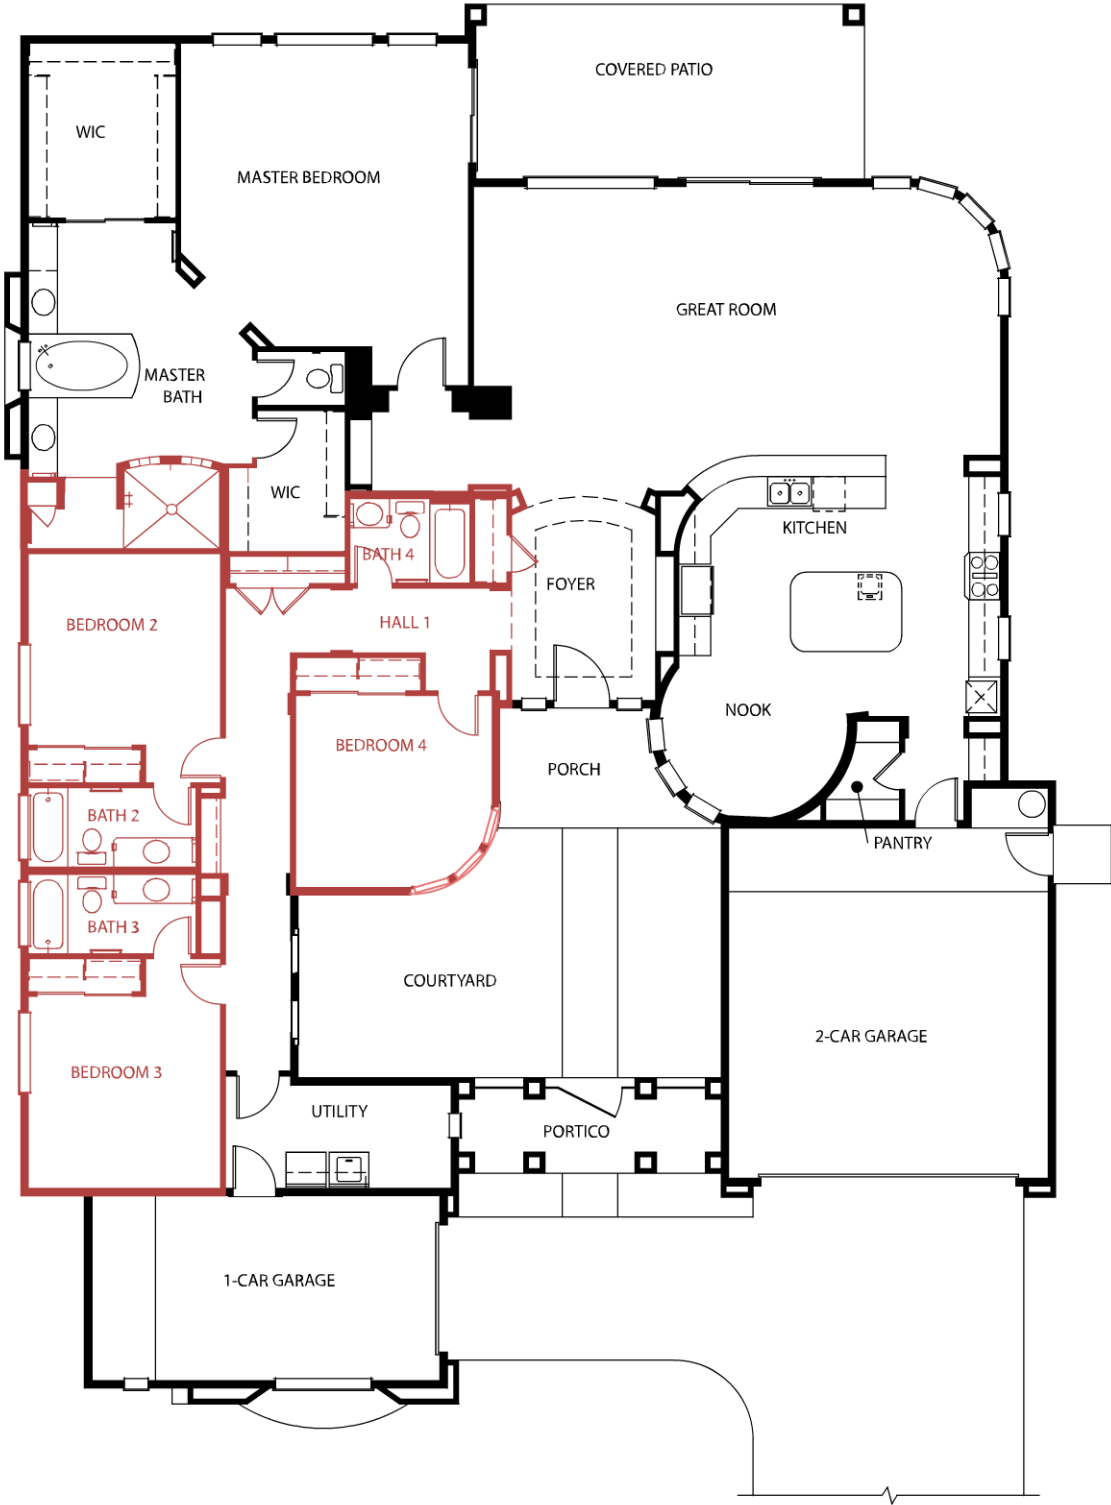

MB 291 - 5451 S. BIG HORN PLACE - 3216 S.F. - 4BED/4BATH

Marbella at Valencia • Ph. 480-629-4690