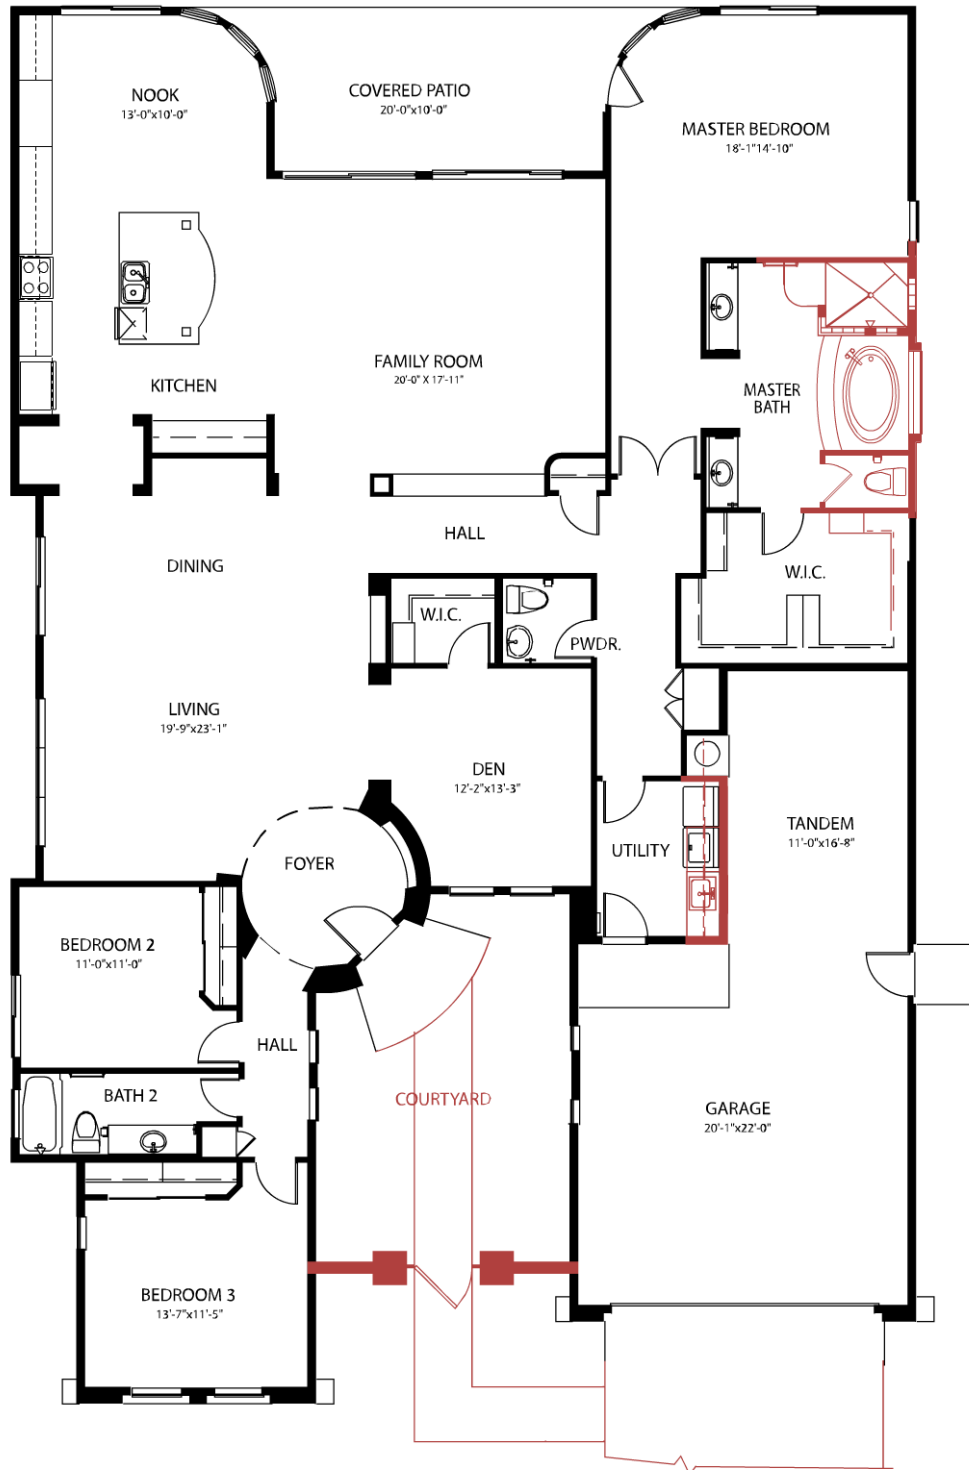

DE 81 - 1734 W. DUSTY WREN DRIVE - 3,119 S.F. - 3 BED/2.5 BATH - POOL

Desert Springs at Sonoran Foothills • Ph. 623-434-8461