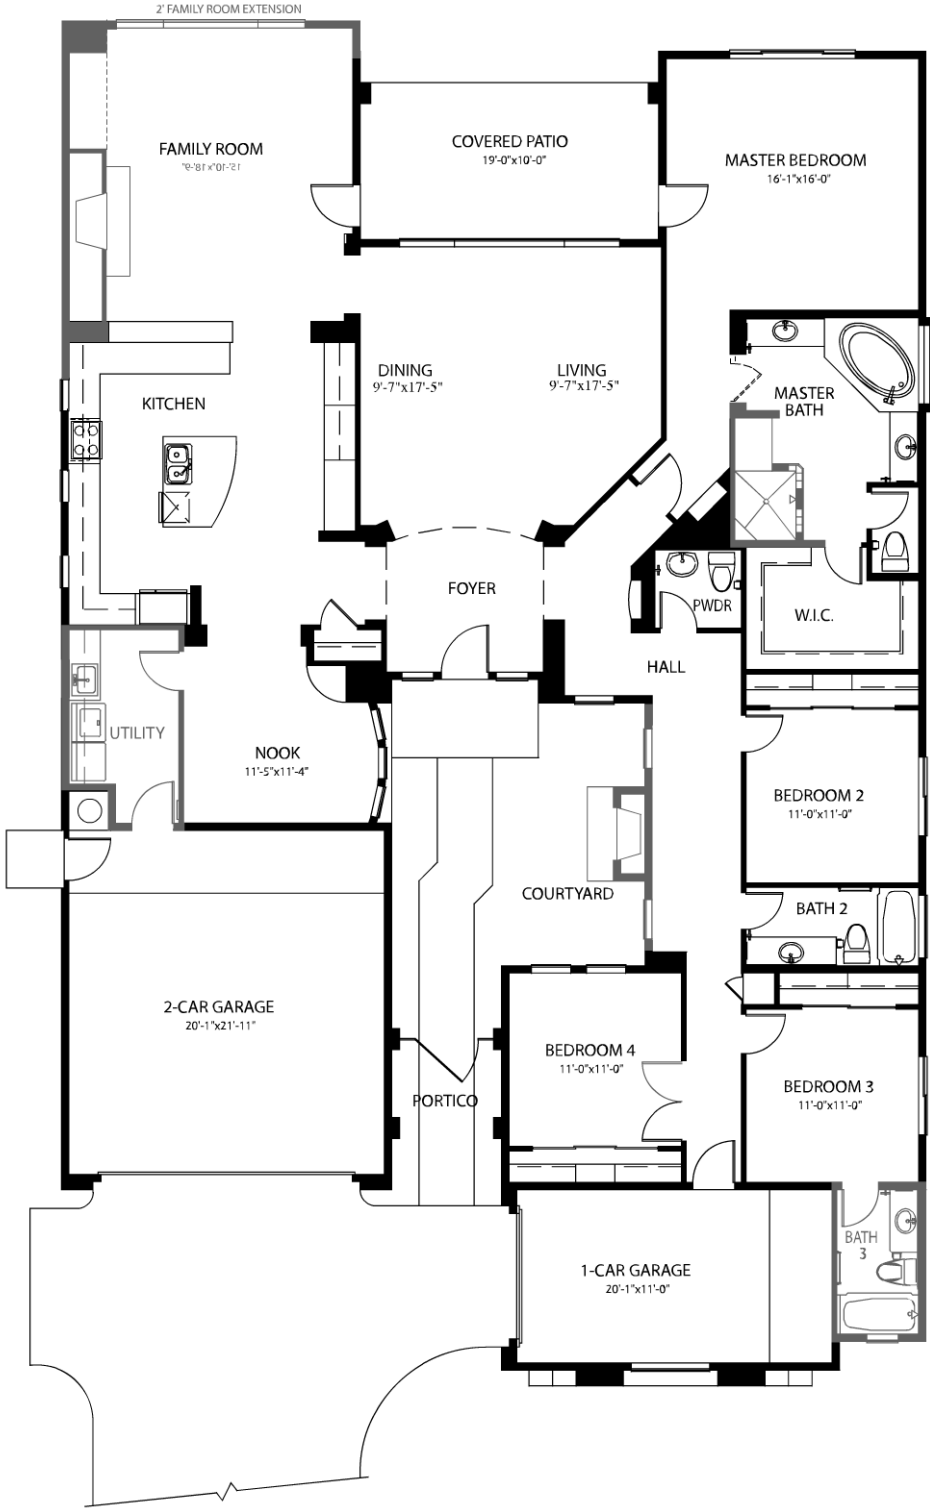

DE 76 - 1822 W. DUSTY WREN DRIVE - 4 BED/3.5 BATH ~ 2965 S.F.

Desert Springs at Sonoran Foothills • Ph. 623-434-8461