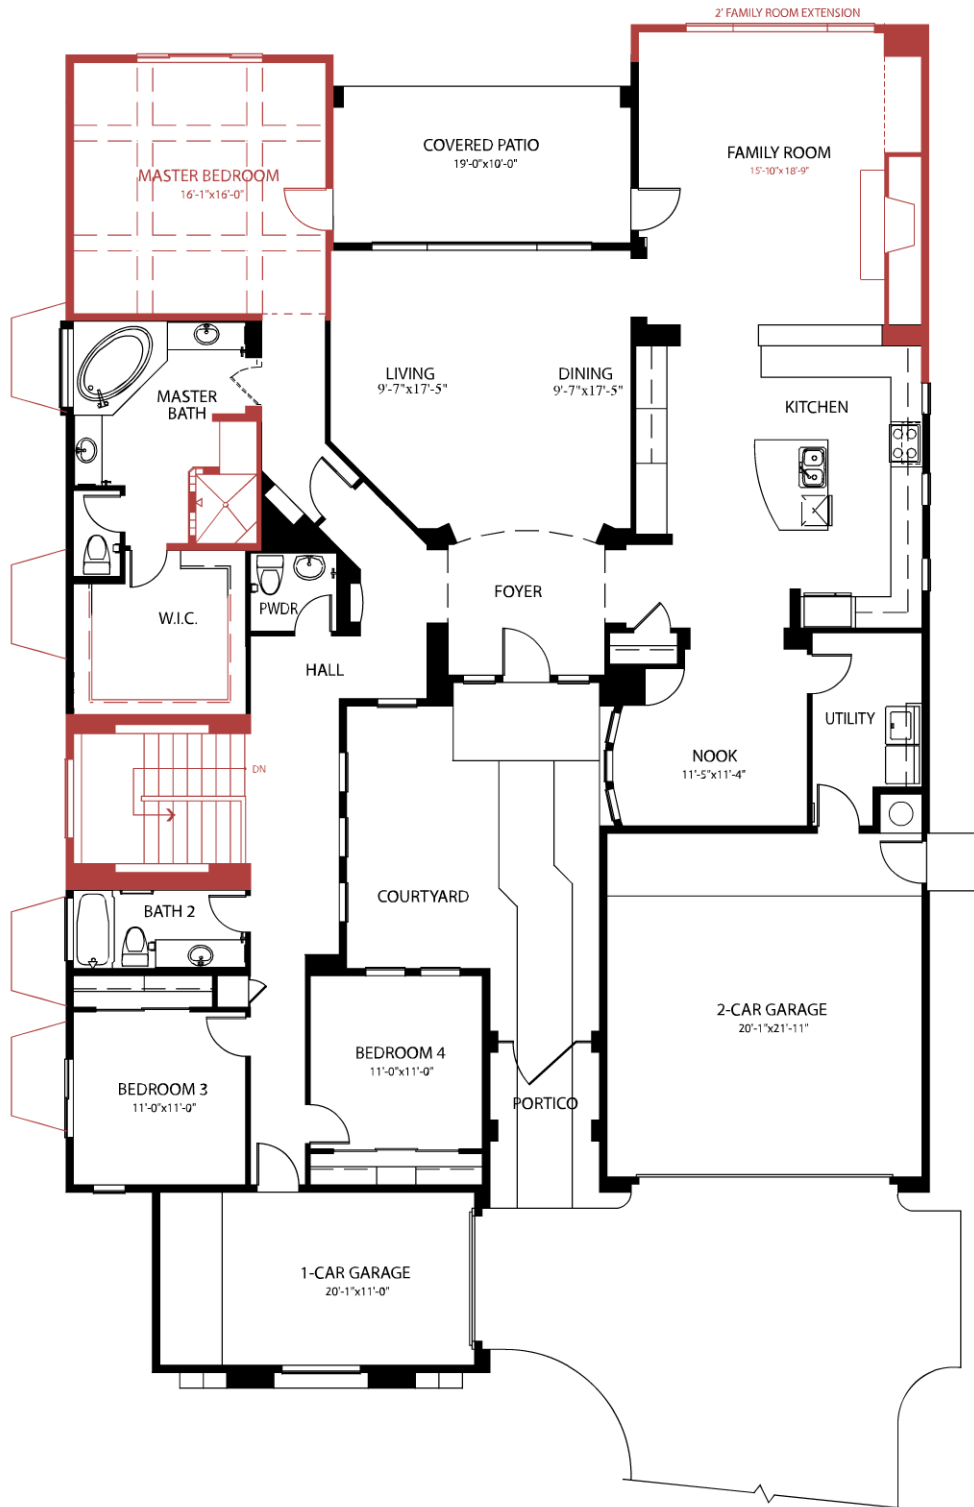

DE 70 - 1845 W. DUSTY WREN DRIVE - 4100 SQ.FT. - 5 BED/3.5 BATH + POOL

Desert Springs at Sonoran Foothills • Ph. 623-434-8461

In the continuing effort to improve our homes, builder reserves the right to modify the interior and exterior design, specifications, locations, sizes, design features and prices of the homes. Modifications may vary by home and are subject to change without notice. All dimensions and square footages are approximate. No representations of any type are made by this floor plan. Colors shown are approximate representations of actual materials and are not intended to be an exact color match.