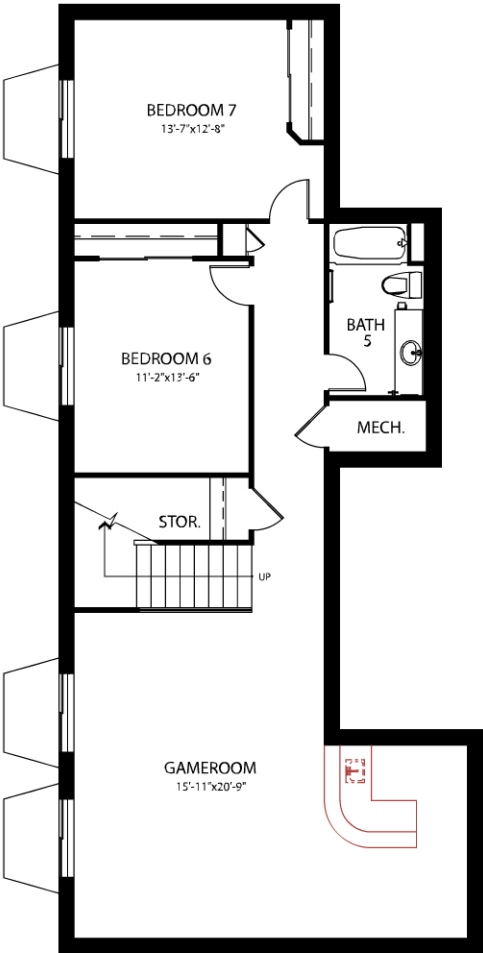

Desert Springs at Sonoran Foothills • Ph. 623-434-8461